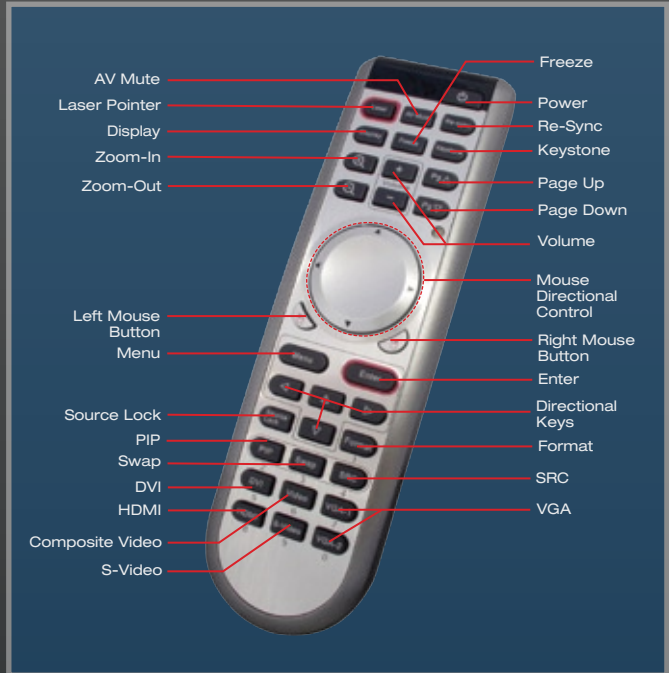

Super High Resolution Superior Color Quality

For unmatched resolution and color quality look no further than the Optoma TX1080. Combining an astonishing 3600 lumens light output with native 1080p DLP® chipset from Texas Instruments, the TX1080 is the consummate performer. Offering network management functionality and a multitude of connectivity options, the TX1080 is one of the brightest HD projectors for any environment, regardless of home theater or business needs.

TX1080 FEATURES

- ❑ Native 1080p HD (1920x1080) resolution
- ❑ Presentation friendly IR remote with USB mouse function and laser pointer
- ❑ Features BrilliantColor™ technology by Texas Instruments
- ❑ Extensive connectivity such as HDMI, DVI, VGA, s-video, composite, RS-232, USB and RJ45
- ❑ Control projector remotely via network connection or serial commands
- ❑ Filter Free Design means low cost of ownership