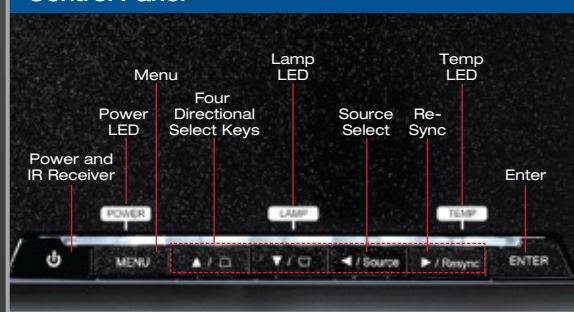

TX1080 | Multimedia Projector

Projection Distance/Image Size

Projection Distance (Feet)	Maximum Diagonal (Inches)	Minimum Diagonal (Inches)
3.9	29.1	24.3
11.2	83.5	69.6
18	134.3	111.9
25.3	188.7	157.3
32.2	240.2	200.2
39.3	293.2	244.3

Control Panel

Optional Accessories

Lamp:	BL-FU300A
Remote:	BR-5024L
VGA to VGA Cable (2m):	BC-VGVGXX02
AC Power Cord:	BC-PUPIX01
HDMI Cable (5m):	BC-HM-HMXX05
S-Video Cable (2m):	BC-SVSVXX02
Composite Cable (1.8m):	BC-COCOX02
VGA to Component Cable (2m):	BC-VGCRXX02
DVI Cable (2m):	BC-DIDIX02
DVI to HDMI Adapter:	BC-DIHMXY00
Mount:	BM-2008N
Mini-Jack to RCA Audio Adapter:	BC-MJADXY00
106" 16:9 Manual Pull-Down Screen:	DS-9092PM

Specifications

Display Technology:	Single 0.95" DMD™ DLP® Technology by Texas Instruments
Resolution:	Native 1080p (1920 x 1080)
Maximum Resolution:	WUXGA (1920 x 1200)
Brightness (Typical):	3600 ANSI Lumens
Contrast Ratio:	2200:1 (Full On/Full Off)
Lamp Type:	300W UHP
Lamp Life (STD/Bright):	Estimated at 3000/2000 Hours
Throw Ratio:	1.85 to 2.22:1 (Distance/Width)
Image Size (Diagonal):	24.4" to 292.9" (0.6 to 7.4 m)
Projection Distance:	3.9' to 39.3' (1.2 to 12 m)
Noise Level (STD/Bright):	28dB/30dB
Remote Control:	Fully Featured Remote with Mouse and Laser Pointer
Monitor Loop Through:	D-Sub 15 VGA Output (Functional in Both Normal and Standby Modes)
Computer Compatibility:	WUXGA, HD, UXGA, WXGA, SXGA+, SXGA, XGA, SVGA, VGA, VESA, PC and Macintosh Compatible
Video Compatibility:	NTSC, PAL, SECAM, SDTV (480i), EDTV (480p), HDTV (576i/p, 720p, 1080i/p)
Aspect Ratio:	16:10 Native, 16:9, 4:3 Compatible
Projection Lens:	F=2.6-2.89, f=39.12-46.91 mm, 1.2x Manual Zoom and Focus
User Controls:	Complete On Screen Menu Adjustments in 22 Languages
Audio:	Two 2-Watt Speakers
Keystone Correction:	± 10° Vertical
Vertical Refresh Rate:	24 to 100 Hz
Horizontal Scan Rate:	15 to 100 kHz
Power Supply:	AC Input 100 - 240V, Auto-Switching
Power Consumption:	400 Watts (Maximum), <14 Watts (Standby)
Weight:	10.4 lbs (4.7 kg)
Dimensions (W x H x D):	16.2" x 4.6" x 12.2" (411 x 116 x 311 mm)
Operating Temperature:	41-95°F (5-35°C) (85% Humidity), Adjustable Fan Speed for High Altitude Application
Displayable Colors:	1.07 Billion
Projection Method:	Front, Rear, Ceiling Mount, Table Top
Uniformity:	85%
Security:	One Kensington® Lock Port
I/O Connectors:	HDMI v1.3 (Supports Audio Input), DVI-D w/HDCP, Two VGA-In, VGA-Out, S-Video, Composite Video, RS-232, Three Mini-Jack Audio-In, RCA Audio-In, Audio-Out, USB, RJ45, +12V Trigger
Standard Accessories:	AC Power Cord, VGA to VGA Cable, USB Cable, RS-232 Cable, Remote Control, Batteries for Remote, Lens Cap, CD-ROM User's Manual, Quick Start Card and Warranty Card
Optional Accessories:	Ceiling Mount, VGA to Component Cable, S-Video Cable, Mini-Jack to RCA Audio Adapter, HDMI Cable, Composite Video Cable, DVI Cable and Panoview™ Series Screens
Warranty:	3 Years Optoma Express Replacement Service, 1 Year on Lamp
UPC:	796435 11 146 5

www.OptomaUSA.com