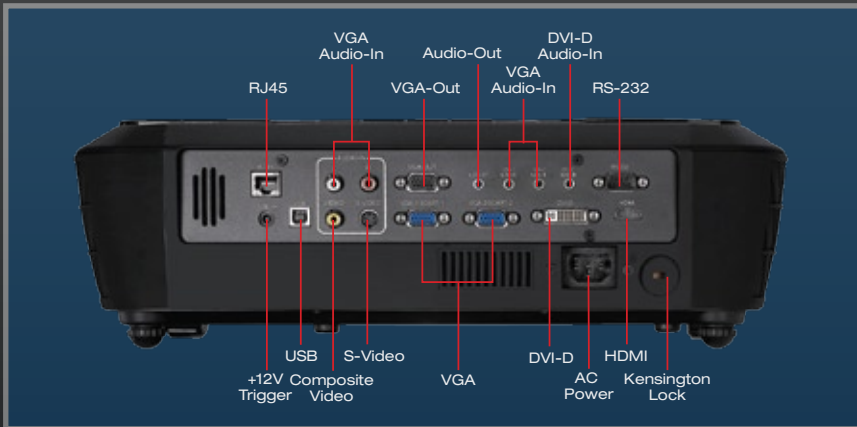

Super High Resolution Superior Color Quality

For unmatched resolution and color quality look no further than the Optoma TX1080. Combining an astonishing 3600 lumens light output with native 1080p DLP® chipset from Texas Instruments, the TX1080 is the consummate performer. Offering network management functionality and a multitude of connectivity options, the TX1080 is one of the brightest HD projectors for any environment, regardless of home theater or business needs.

TX1080 FEATURES

- ❑ Native 1080p HD (1920x1080) resolution
- ❑ Presentation friendly IR remote with USB mouse function and laser pointer
- ❑ Features BrilliantColor™ technology by Texas Instruments
- ❑ Extensive connectivity such as HDMI, DVI, VGA, s-video, composite, RS-232, USB and RJ45
- ❑ Control projector remotely via network connection or serial commands
- ❑ Filter Free Design means low cost of ownership